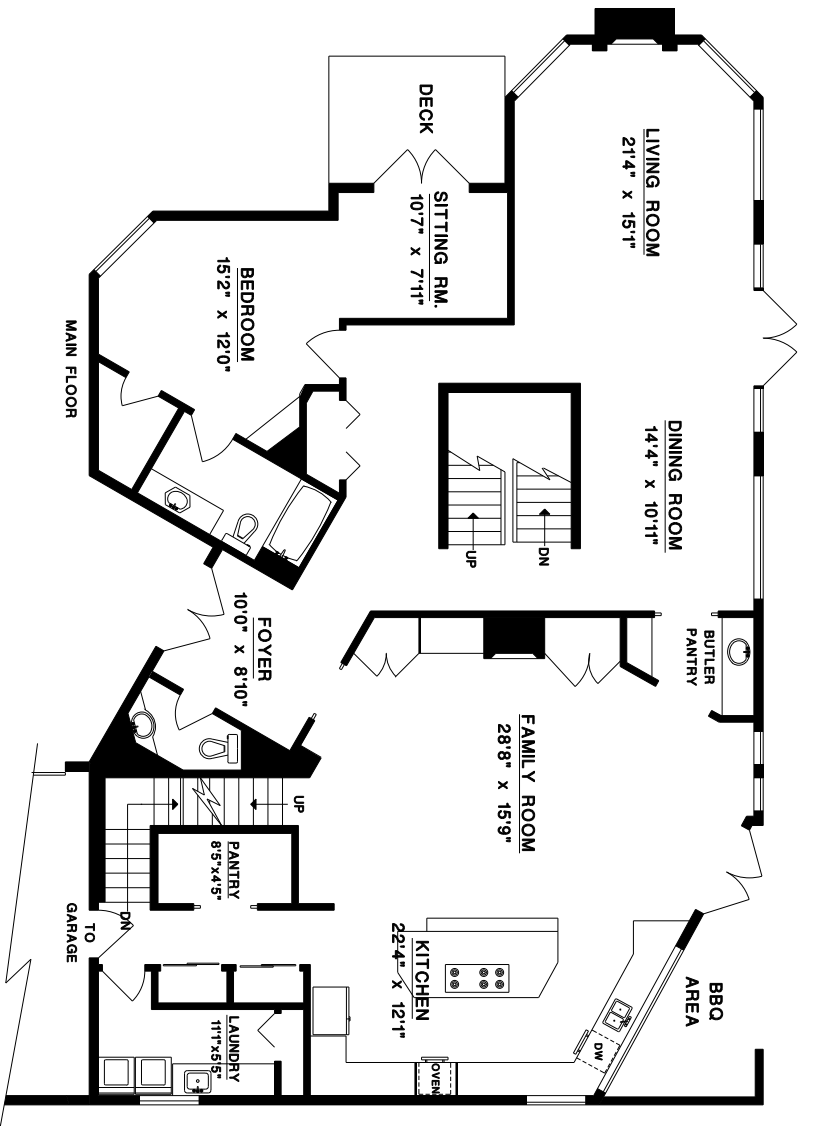

LOWER FLOOR